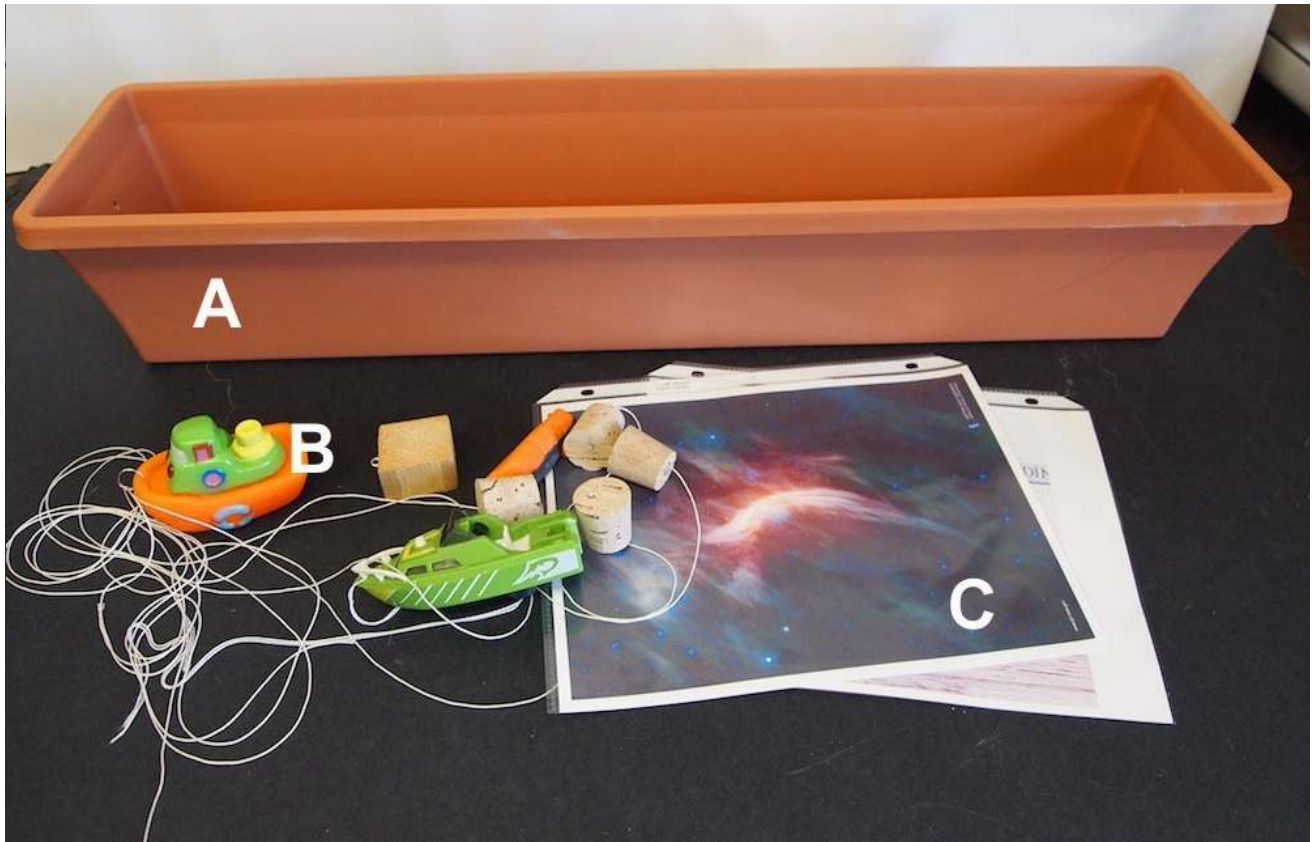

A - Wave tank flower box

B - 4 boats with strings

Medium green boat, small boat, rubber tug boat, wooden block

C - Images

- Bulbous bow ship
- Swimmer from exhibit
- Zeta Ophiuchi