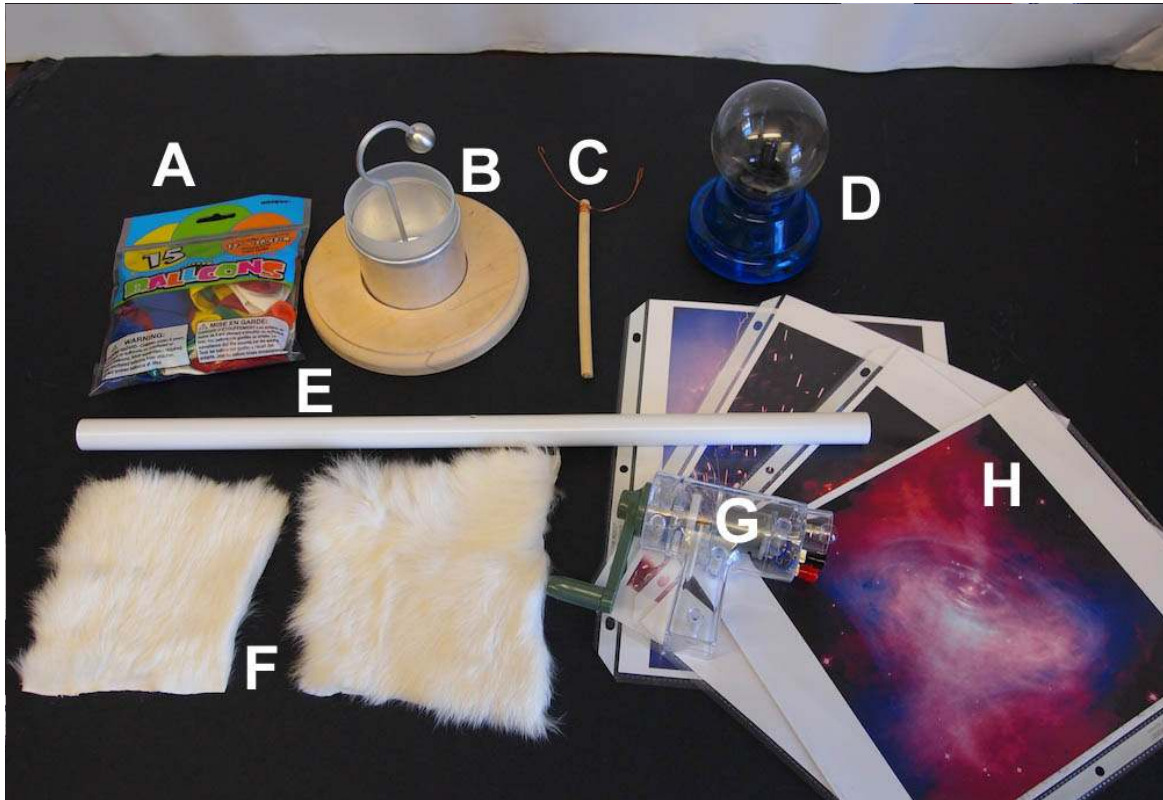

- A - 1 bag of balloons
- B - 1 Leyden Jar
  - Wooden stand, outside cup, plastic insulator, inside cup and stem
- C - Discharge wire
- D - 1 Plasma globe
- E - 1 PVC pipe
- F - 2 squares of rabbit fur
- G - hand crank generator
- H - Images
  - Lightning from exhibit
  - Welder from exhibit
  - Crab nebula
  - Spinning pulsar from exhibit