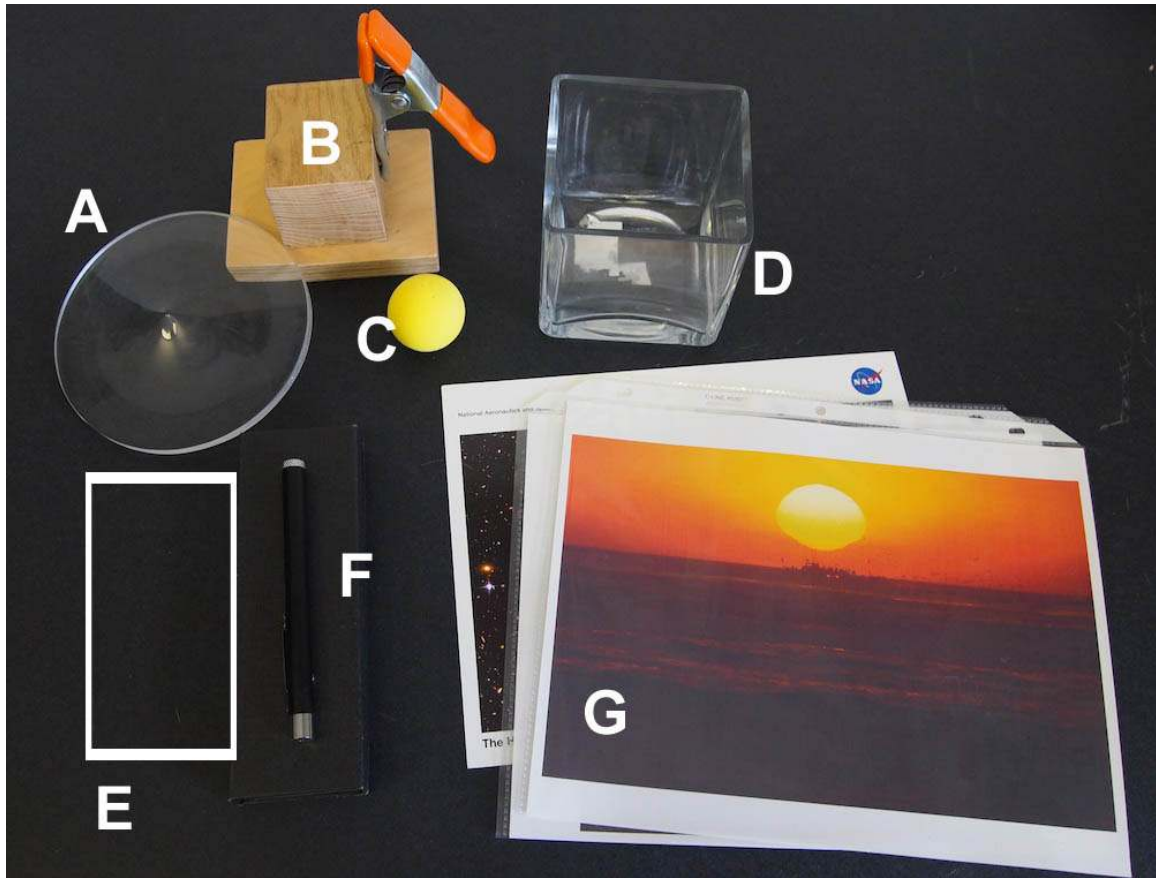

HTE Activity Packing List

Where the Wind Blows

- A - 16 element pieces
 - 4 Iron
 - 4 Carbon
 - 4 Oxygen
 - 4 Nitrogen
- B - Galactic Bowling game board
- C - 2 "Galactic superwind" mini air cannons
- D - "Air-Zooka" air cannon
- E - 4 comets
- F - Images
 - Comet from exhibit
 - Comet with 2 tails in different directions
 - Comet diagram explaining 2 tail comet
 - Chandra black hole jets
 - Galactic Wind image from exhibit

Zap!

- A - 1 bag of balloons
- B - 1 Leyden Jar
 - Wooden stand, outside cup, plastic insulator, inside cup and stem
- C - Discharge wire
- D - 1 Plasma globe
- E - 1 PVC pipe
- F - 2 squares of rabbit fur
- G - hand crank generator
- H - Images
 - Lightning from exhibit
 - Welder from exhibit
 - Crab nebula
 - Spinning pulsar from exhibit

Atomic Light Show

- A - 1 Electroluminescent wire
- B - 1 Plasma globe with adapter (same globe used for 2 activities)
- C - Images
 - Northern lights from exhibit
 - Glowing supernova remnant from exhibit
 - Image of elements

Bent Light

- A - Gravitational lens simulator
- B - Clip stand
- C - Yellow foam ball
- D - Square vase
- E - Acrylic block
- F - Red laser pointer
- G - Images
 - Sunset from exhibit
 - Gravitational lensing from exhibit
 - Hubble deep field image