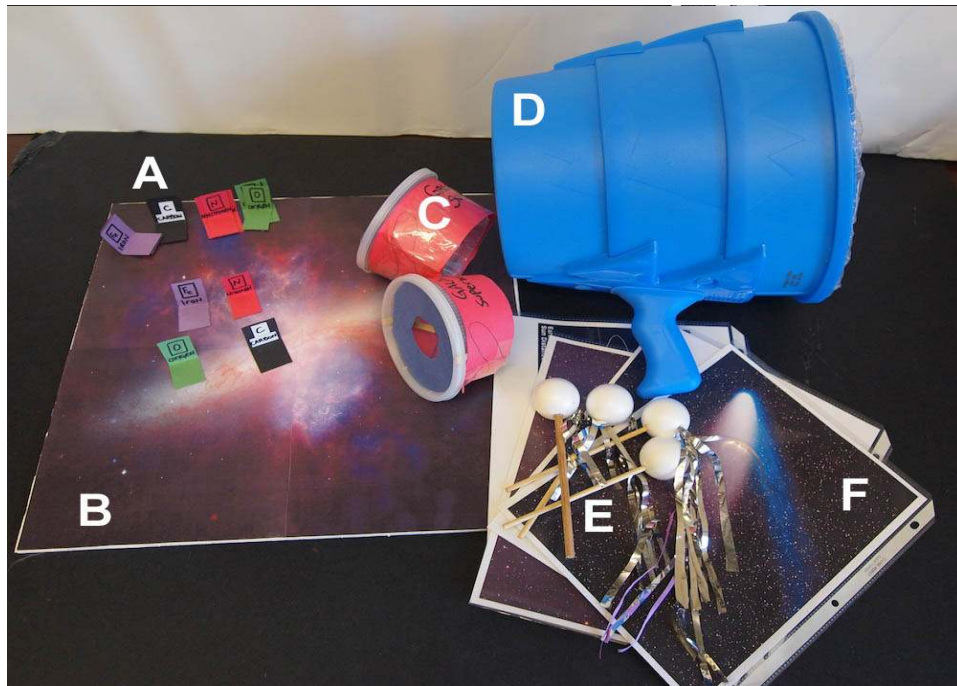

HTE Activity Packing List

Where the Wind Blows

- A - 16 element pieces
 - 4 Iron
 - 4 Carbon
 - 4 Oxygen
 - 4 Nitrogen
- B - Galactic Bowling game board
- C - 2 "Galactic superwind" mini air cannons
- D - "Air-Zooka" air cannon
- E - 4 comets
- F - Images
 - Comet from exhibit
 - Comet with 2 tails in different directions
 - Comet diagram explaining 2 tail comet
 - Chandra black hole jets
 - Galactic Wind image from exhibit

Light that Does Not Pass

- A - Translucent shadow screen
- B - Opaque shadow screen
- C - Globe
- D - Clip stand
- E - 6 piece wood block set
 - cube, bowling pin, sphere, rectangular box, 1 hollow cylinder, 1 solid cylinder
- F - 6 wood block stands
- G - 4 moons
- H - 2 black side screens
- I - 1 lamp
- J - Shadow images
 - Shadows on beach from exhibit
 - Shadow of moon on Jupiter
 - Image of curiosity on Mars
 - Eclipse image
 - Shadow of Moon on Earth during an eclipse
 - Progression of Eclipse images

Atomic Light Show

- A - 1 Electroluminescent wire
- B - 1 Plasma globe with adapter (same globe used for 2 activities)
- C - Images
 - Northern lights from exhibit
 - Glowing supernova remnant from exhibit
 - Image of elements

Bent Light

- A - Gravitational lens simulator
- B - Clip stand
- C - Yellow foam ball
- D - Square vase
- E - Acrylic block
- F - Red laser pointer
- G - Images
 - Sunset from exhibit
 - Gravitational lensing from exhibit
 - Hubble deep field image