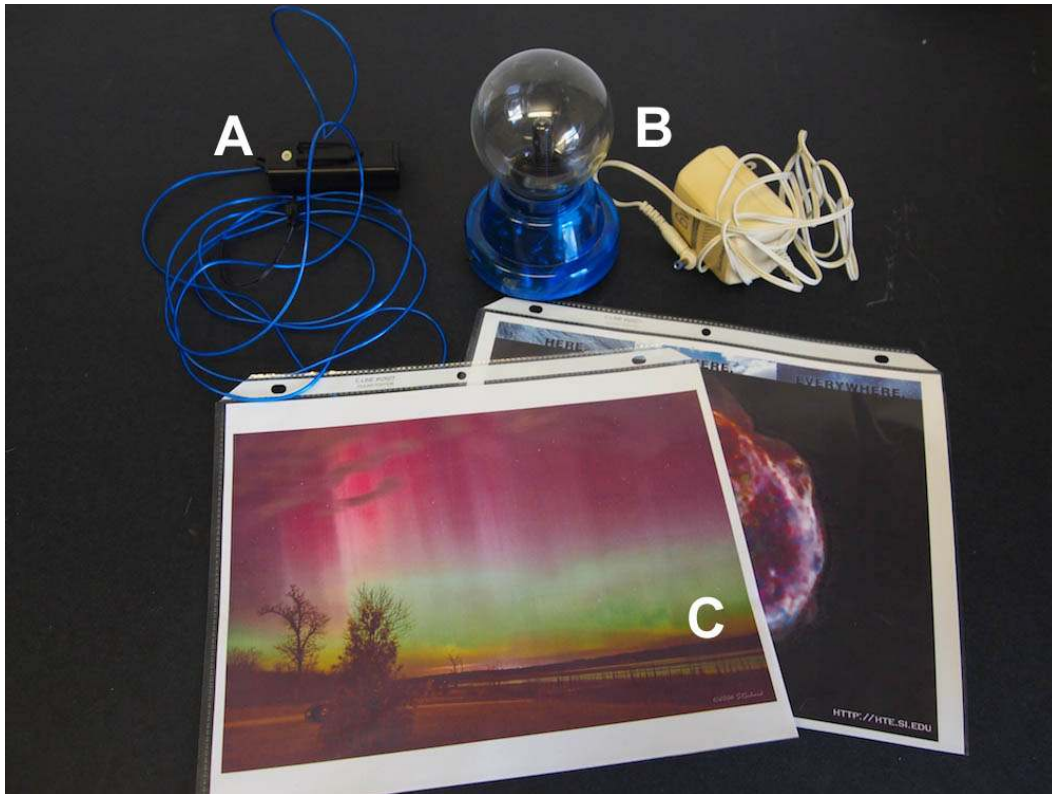

HTE Activity Packing List

Where the Wind Blows

- A - 16 element pieces
 - 4 Iron
 - 4 Carbon
 - 4 Oxygen
 - 4 Nitrogen
- B - Galactic Bowling game board
- C - 2 "Galactic superwind" mini air cannons
- D - "Air-Zooka" air cannon
- E - 4 comets
- F - Images
 - Comet from exhibit
 - Comet with 2 tails in different directions
 - Comet diagram explaining 2 tail comet
 - Chandra black hole jets
 - Galactic Wind image from exhibit

Light that Does Not Pass

- A - Translucent shadow screen
- B - Opaque shadow screen
- C - Globe
- D - Clip stand
- E - 6 piece wood block set
 - cube, bowling pin, sphere, rectangular box, 1 hollow cylinder, 1 solid cylinder
- F - 6 wood block stands
- G - 4 moons
- H - 2 black side screens
- I - 1 lamp
- J - Shadow images
 - Shadows on beach from exhibit
 - Shadow of moon on Jupiter
 - Image of curiosity on Mars
 - Eclipse image
 - Shadow of Moon on Earth during an eclipse
 - Progression of Eclipse images

Atomic Light Show

- A - 1 Electroluminescent wire
- B - 1 Plasma globe with adapter (same globe used for 2 activities)
- C - Images
 - Northern lights from exhibit
 - Glowing supernova remnant from exhibit
 - Image of elements

Bent Light

- A - Gravitational lens simulator
- B - Clip stand
- C - Yellow foam ball
- D - Square vase
- E - Acrylic block
- F - Red laser pointer
- G - Images
 - Sunset from exhibit
 - Gravitational lensing from exhibit
 - Hubble deep field image