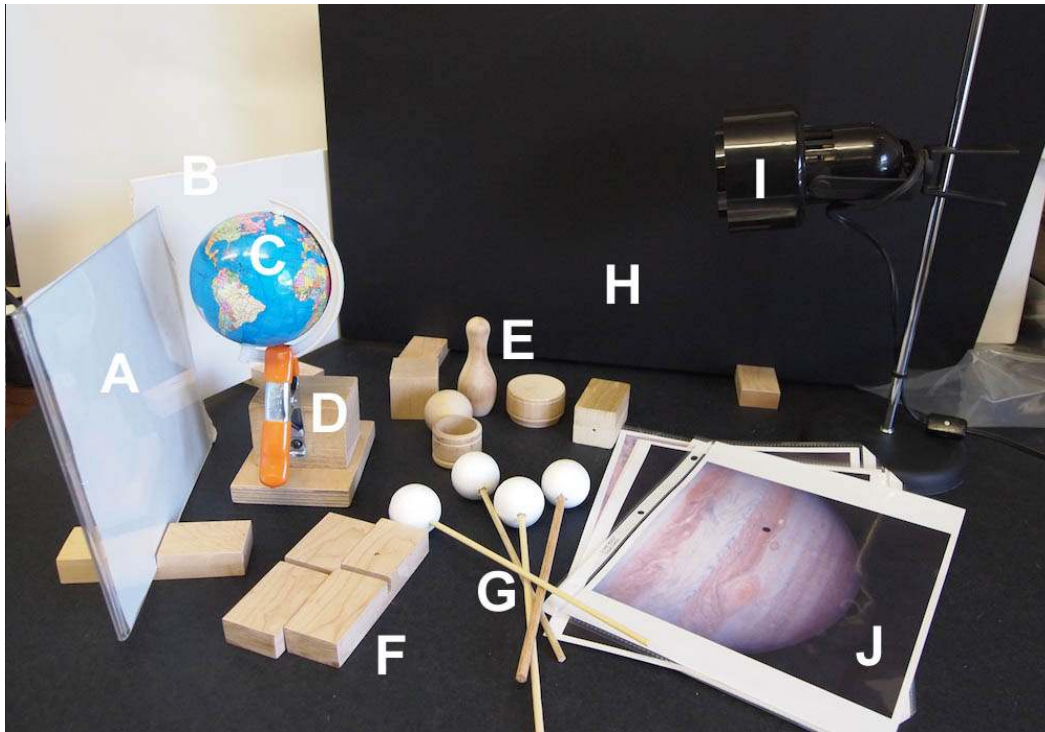

HTE Activity Packing List

Where the Wind Blows

- A - 16 element pieces
 - 4 Iron
 - 4 Carbon
 - 4 Oxygen
 - 4 Nitrogen
- B - Galactic Bowling game board
- C - 2 "Galactic superwind" mini air cannons
- D - "Air-Zooka" air cannon
- E - 4 comets
- F - Images
 - Comet from exhibit
 - Comet with 2 tails in different directions
 - Comet diagram explaining 2 tail comet
 - Chandra black hole jets
 - Galactic Wind image from exhibit

Light that Does Not Pass

- A - Translucent shadow screen
- B - Opaque shadow screen
- C - Globe
- D - Clip stand
- E - 6 piece wood block set
 - cube, bowling pin, sphere, rectangular box, 1 hollow cylinder, 1 solid cylinder
- F - 6 wood block stands
- G - 4 moons
- H - 2 black side screens
- I - 1 lamp
- J - Shadow images
 - Shadows on beach from exhibit
 - Shadow of moon on Jupiter
 - Image of curiosity on Mars
 - Eclipse image
 - Shadow of Moon on Earth during an eclipse
 - Progression of Eclipse images

Atomic Light Show

- A - 1 Electroluminescent wire
- B - 1 Plasma globe with adapter (same globe used for 2 activities)
- C - Images
 - Northern lights from exhibit
 - Glowing supernova remnant from exhibit
 - Image of elements

Bent Light

- A - Gravitational lens simulator
- B - Clip stand
- C - Yellow foam ball
- D - Square vase
- E - Acrylic block
- F - Red laser pointer
- G - Images
 - Sunset from exhibit
 - Gravitational lensing from exhibit
 - Hubble deep field image